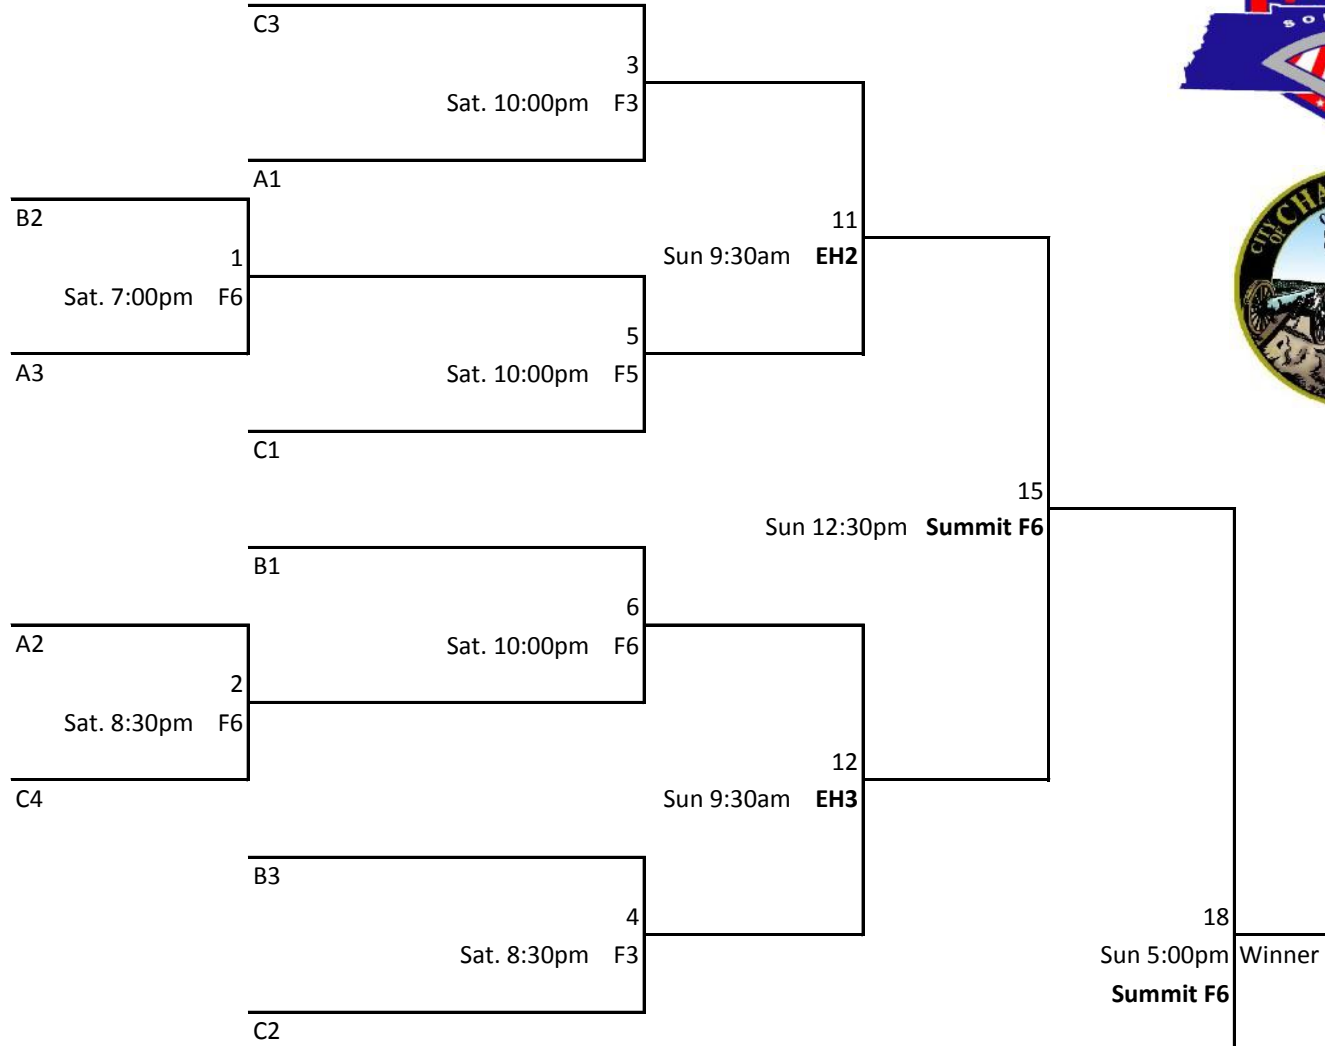

ASA Fall Brawl - 10U

10 Teams
Double Elimination

Winner's Bracket

Loser's Bracket